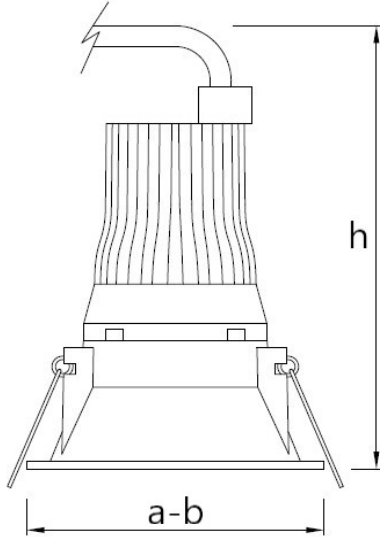

### Photometric Curve

## OR-K MINI

Recessed Mounted 8 W Spot LED Luminaire

3201900 ORI 008A 40SD00 24 695 20 MN KR FLP

Dimensions (mm)

	a	b	h	d <sup>1</sup> ,d <sup>2</sup>
Standart	85	85	115	75x75

- EAE, reserves the right to make changes without prior notice.