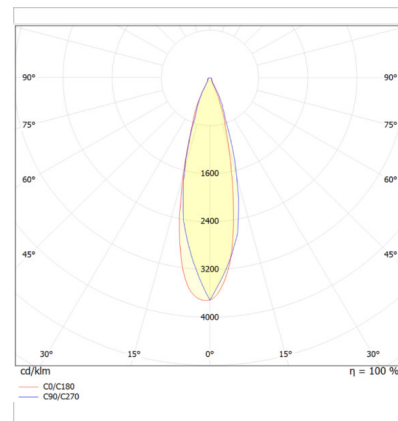

#### Optical & Electrical Features

Power Consumption	: 8 W
Final Luminous Flux	: 866,8 lm
Efficacy	: 103.18 lm/W
Input Voltage	: 220-240 V AC
Frequency	: 50-60 Hz
Power Factor	: Cos $\phi$ > 0,9
Correlated Color Temperature	: 4000K
Color Rendering Index	: >80

### Photometric Curve