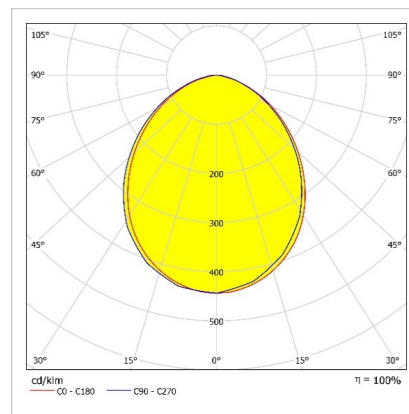

#### Optical & Electrical Features

Power Consumption	: 17.2 W
Final Luminous Flux	: 1459.5 lm
Efficacy	: 84.8 lm/W
Input Voltage	: 220-240 V AC
Frequency	: 50-60 Hz
Power Factor	: > 0,9
Correlated Color Temperature	: 4000K
Color Rendering Index	: >80

### Photometric Curve

### Dimensions (mm)

	Ø	h
Surface mounted	187	185