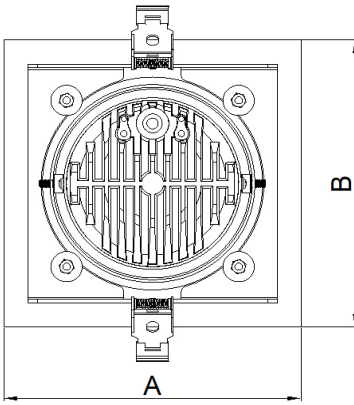

### Photometric Curve

## KRIZA V.2

Recessed Mounted 20 W Spot LED Luminaire

3236283 KRZ 020A 40SD00 24 2K1 1X V.2 FLP

Dimensions (mm)

	A	B	h	axb
Standard	155	155	122	140x140

- EAE, reserves the right to make changes without prior notice.