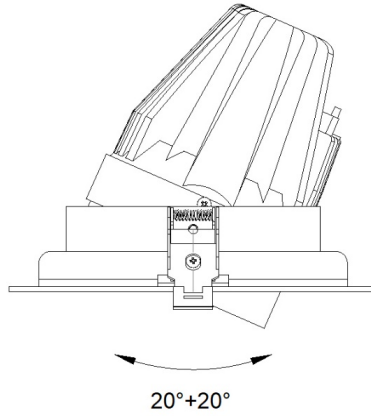

### Photometric Curve

## KRIZA V.2

Recessed Mounted 20 W Spot LED Luminaire

3236283 KRZ 020A 40SD00 24 2K1 1X V.2 FLP

Dimensions (mm)

	A	B	h	axb
Standard	155	155	122	140x140

- EAE, reserves the right to make changes without prior notice.