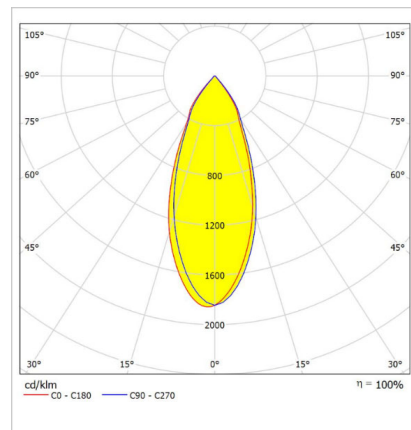

#### Optical & Electrical Features

Power Consumption	: 20 W
Final Luminous Flux	: 2143 lm
Efficacy	: 107.14 lm/W
Input Voltage	: 220-240 V AC
Frequency	: 50-60 Hz
Power Factor	: Cos $\phi$ > 0,9
Correlated Color Temperature	: 4000K
Color Rendering Index	: >80

### Photometric Curve