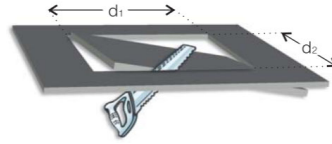

- EAE, reserves the right to make changes without prior notice.

engineering the light

EAE Aydınlatma A.Ş.

İkitelli Organize Sanayi Bölgesi Eski Turgut Özal Caddesi No:20 Başakşehir / İSTANBUL-TURKEY Phone: +90 212 413 21 00 (pbx) Fax: +90 212 549 37 90
www.eaeaydinlatma.com.tr

Revision date: 24.03.2021