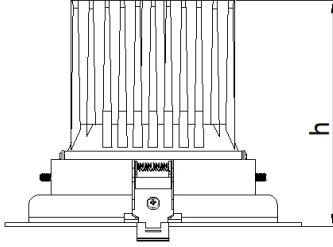

KRIZA V.2

Recessed Mounted 36 W Spot LED Luminaire

Order Code : 3236289
Product Code : KRZ 036A 40SD00 24 3K8 1X V.2 FLP

Product Data

Standard Features

Housing	: Aluminium housing
Diffuser	: 24° Reflector
Ceiling Type	: Plasterboard
IP Grade	: IP20
Installation	: Recessed mounted
Light Source	: COB LED
Electronic Control	: On/Off

Dimensions (mm)

	A	B	h	axb
Standard	155	155	122	140x140

- EAE, reserves the right to make changes without prior notice.

engineering the light

EAE Aydınlatma A.Ş.

İkitelli Organize Sanayi Bölgesi Eski Turgut Özal Caddesi No:20 Başakşehir / İSTANBUL-TURKEY Phone: +90 212 413 21 00 (pbx) Fax: +90 212 549 37 90
www.eaeaydinlatma.com.tr