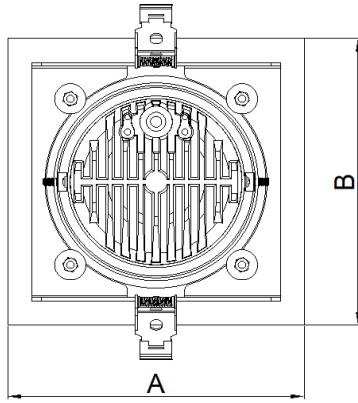

KRIZA V.2

Recessed Mounted 36 W Spot LED Luminaire

Order Code : 3236289
Product Code : KRZ 036A 40SD00 24 3K8 1X V.2 FLP

Product Data

Standard Features

Housing	: Aluminium housing
Diffuser	: 24° Reflector
Ceiling Type	: Plasterboard
IP Grade	: IP20
Installation	: Recessed mounted
Light Source	: COB LED
Electronic Control	: On/Off

Optional Features

Correlated Color Temperatures	: 2700K, 3000K, 6500K
Emergency Kit Options	: 1, 3 hours
DALI Option	: Yes
Degree Option	: 40°, 60°

KRIZA V.2

Recessed Mounted 36 W Spot LED Luminaire

3236289 KRZ 036A 40SD00 24 3K8 1X V.2 FLP

Dimensions (mm)

	A	B	h	axb
Standard	155	155	122	140x140

- EAE, reserves the right to make changes without prior notice.

engineering the light

EAE Aydınlatma A.Ş.

İkitelli Organize Sanayi Bölgesi Eski Turgut Özal Caddesi No:20 Başakşehir / İSTANBUL-TURKEY Phone: +90 212 413 21 00 (pbx) Fax: +90 212 549 37 90
www.eaeaydinlatma.com.tr