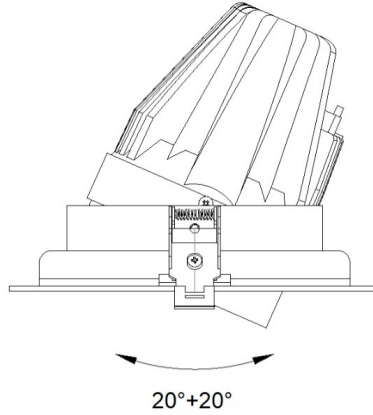

Dimensions (mm)

	A	B	h	axb
Standard	155	155	122	140x140

- EAE, reserves the right to make changes without prior notice.

engineering the light

EAE Aydınlatma A.Ş.

İkitelli Organize Sanayi Bölgesi Eski Turgut Özal Caddesi No:20 Başakşehir / İSTANBUL-TURKEY Phone: +90 212 413 21 00 (pbx) Fax: +90 212 549 37 90
www.eaeaydinlatma.com.tr