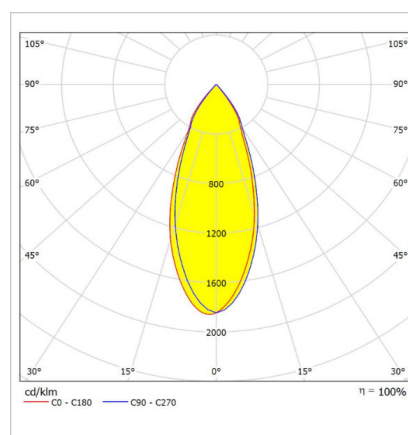

KRIZA V.2

Recessed Mounted 36 W Spot LED Luminaire

Order Code : 3236289
Product Code : KRZ 036A 40SD00 24 3K8 1X V.2 FLP

Product Data

Standard Features

Housing	: Aluminium housing
Diffuser	: 24° Reflector
Ceiling Type	: Plasterboard
IP Grade	: IP20
Installation	: Recessed mounted
Light Source	: COB LED
Electronic Control	: On/Off

Optical & Electrical Features

Power Consumption	: 36 W
Final Luminous Flux	: 3857 lm
Efficacy	: 107.14 lm/W
Input Voltage	: 220-240 V AC
Frequency	: 50-60 Hz
Power Factor	: Cos ϕ > 0,9
Correlated Color Temperature	: 4000K
Color Rendering Index	: >80

* There is \pm 10% Tolerance in Technical Values.

Other Features & Conditions

Operating Temperature Range	: -5 °C/+45 °C
Impact Resistance	: IK02
Led Life Time - L70	: > 50.000 hours @Ta= 45 °C

Photometric Curve