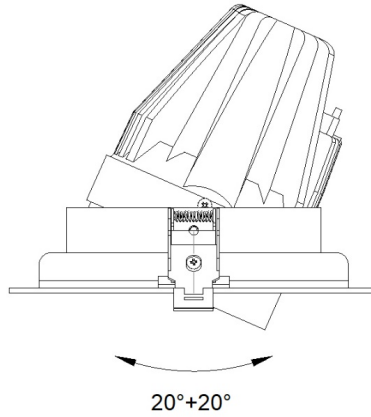

## KRIZA V.2

Recessed Mounted 36 W Spot LED Luminaire

3236291 KRZ 036A 40SD00 60 3K8 1X V.2 FLP

Dimensions (mm)

	A	B	h	axb
Standard	155	155	122	140x140

- EAE, reserves the right to make changes without prior notice.