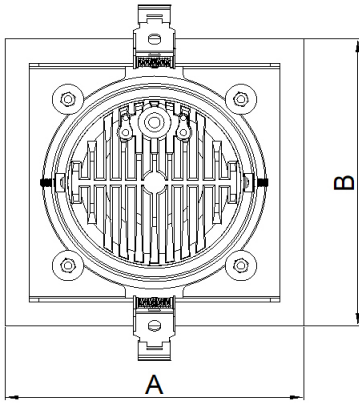

## KRIZA V.2

Recessed Mounted 36 W Spot LED Luminaire

3236291 KRZ 036A 40SD00 60 3K8 1X V.2 FLP

Dimensions (mm)

	A	B	h	axb
Standard	155	155	122	140x140

- EAE, reserves the right to make changes without prior notice.