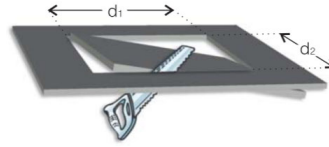

## KRIZA V.2

Recessed Mounted 36 W Spot LED Luminaire

3236291 KRZ 036A 40SD00 60 3K8 1X V.2 FLP

Dimensions (mm)

	A	B	h	axb
Standard	155	155	122	140x140

- EAE, reserves the right to make changes without prior notice.