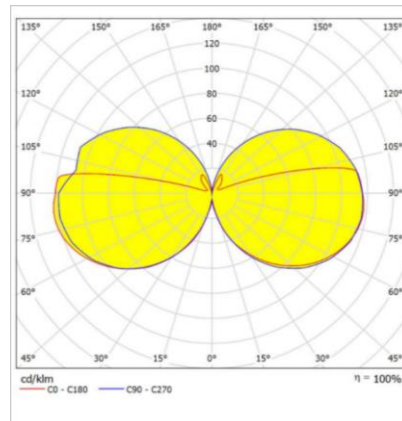

CAPELLA V.2

15 W Paysage LED Lighting Luminaire

Order Code : 3249205
Product Code : CPL 015Z 40OD00 470 75X15 66 BL FLP

Product Data

Standard Features

Housing	: Aluminium housing
Diffuser	: Akrylic Diffuser
IP Grade	: IP66
Installation	: Floor mounted
Light Source	: Cob LED

Optical & Electrical Features

Power Consumption	: 15W
Final Luminous Flux	: 470 lm
Efficacy	: 32,02 lm/W
Input Voltage	: 220-240 V AC
Frequency	: 50-60 Hz
Power Factor	: Cos ϕ > 0,9
Correlated Color Temperature	: 4000K
Color Rendering Index	: >80

* There is $\pm$ 10% Tolerance in Technical Values.

Other Features & Conditions

Operating Temperature Range	: -5 °C / +45 °C
Impact Resistance	: IK03
LED Life Time - L70	: > 60.000 hours @Ta= 45 °C

Photometric Curve

Optional Features

Correlated Color Temperatures	: 3000K / 6500K
Emergency Kit Options	: No
DALI Option	: Yes