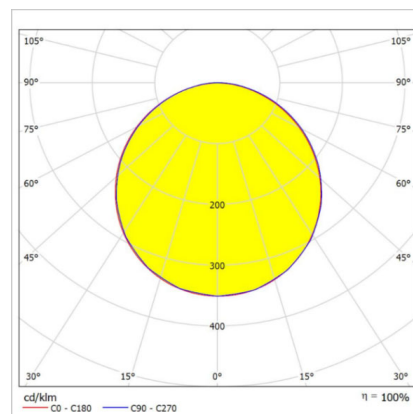

Photometric Curve

Optional Features

Correlated Color Temperatures	: 3000K, 6500K
Emergency Kit Options	: 1, 3 hours
DALI Option	: Yes