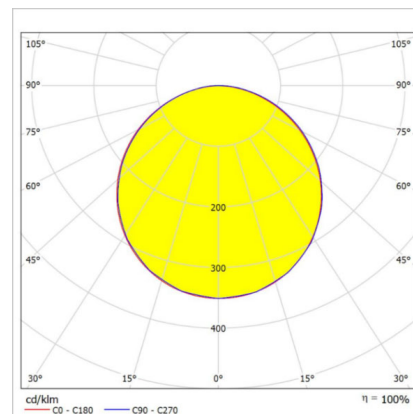

Photometric Curve

Optional Features

Correlated Color Temperatures	: 3000K, 6500K
Emergency Kit Options	: 1, 3 hours
DALI Option	: Yes