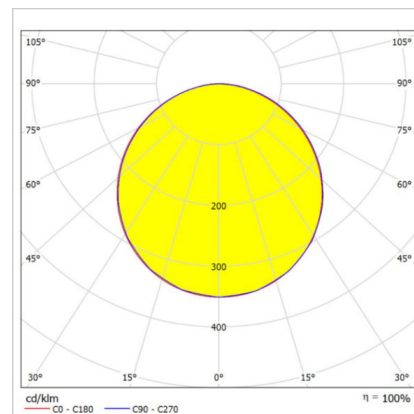

Photometric Curve

Optional Features

Correlated Color Temperatures	: 3000K, 6500K
Emergency Kit Options	: 1, 3 hours
DALI Option	: Yes