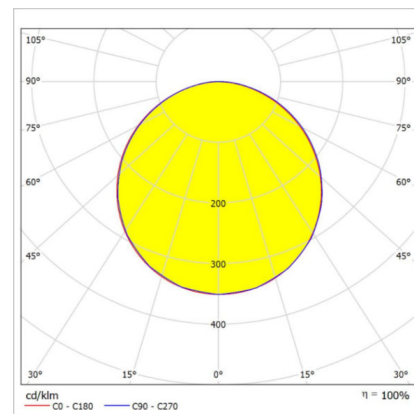

DOWNLED V.2

Recessed Mounted 30 W Spot Led
Lighting Luminaire

Order Code : 3254782
Product Code : DWL 030A 40PC00 3K4 08 20 V.2 FLP

Product Data

Standard Features

Housing	: Aluminum housing
Diffuser	: Opal diffuser
Ceiling Type	: Plasterboard
IP Grade	: IP20
Installation	: Recessed mounted
Light Source	: Mid Power LED

Optical & Electrical Features

Power Consumption	: 30 W
Final Luminous Flux	: 3423 lm
Efficacy	: 111,45 lm/W
Input Voltage	: 220-240 V AC
Frequency	: 50-60 Hz
Power Factor	: > 0,9
Correlated Color Temperature	: 4000K
Color Rendering Index	: >80

Photometric Curve

DOWNLED v.2

Recessed Mounted 30 W Spot Led Lighting Luminaire

3254782 DWL 030A 40PC00 3K4 08 20 V.2 FLP

Dimensions (mm)

	Ø	h	Ø D
Recessed mounted	225	35	210

Weight (kg)

Standard	600
----------	-----