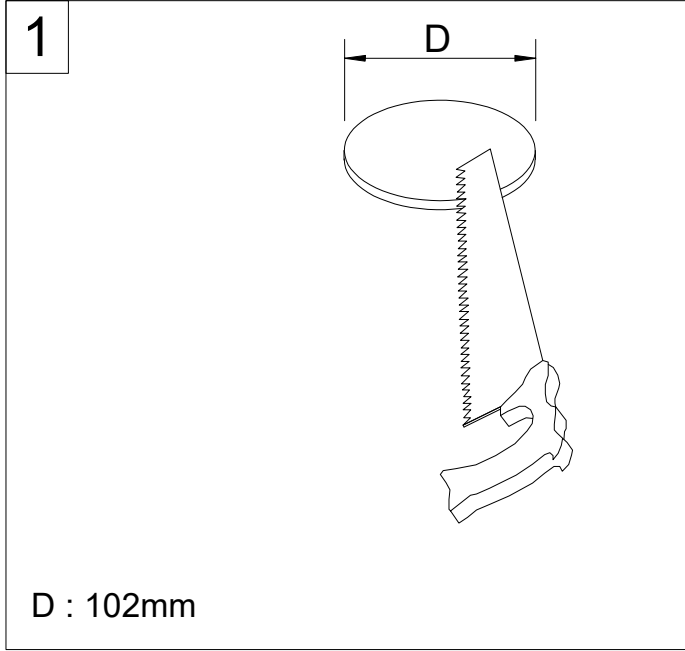

EN mounting instruction : ORI RECESSED SPOT
TR montaj talimatı : ORI SIVA ALTI SPOT

EN

- Installation and commissioning only through authorised qualified personnel.
- Modifications or overhauling to luminaires or lighting components only with the written consent of EAE Lighting.
- The light source contained in this luminaire shall only be replaced by the manufacturer or his agent or a similarly qualified person.
- Turn off power before working.
- Power connection only through the build-in resp. enclosed clamps.
- Luminaires and illuminants may not be disposed of as household waste. They have to be submitted to the default local recycling process.