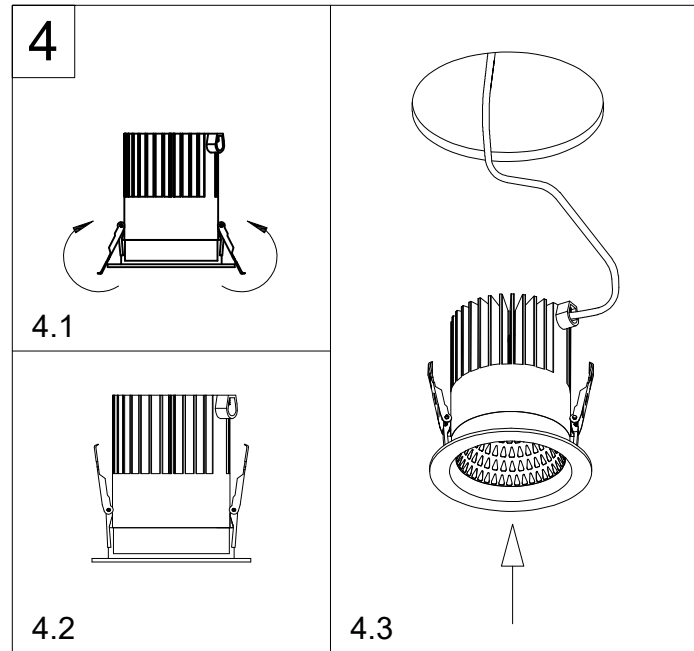

EN mounting instruction : ORI RECESSED SPOT
TR montaj talimatı : ORI SIVA ALTI SPOT

EN

- Installation and commissioning only through authorised qualified personnel.
- Modifications or overhauling to luminaires or lighting components only with the written consent of EAE Lighting.
- The light source contained in this luminaire shall only be replaced by the manufacturer or his agent or a similarly qualified person.
- Turn off power before working.
- Power connection only through the build-in resp. enclosed clamps.
- Luminaires and illuminants may not be disposed of as household waste. They have to be submitted to the default local recycling process.