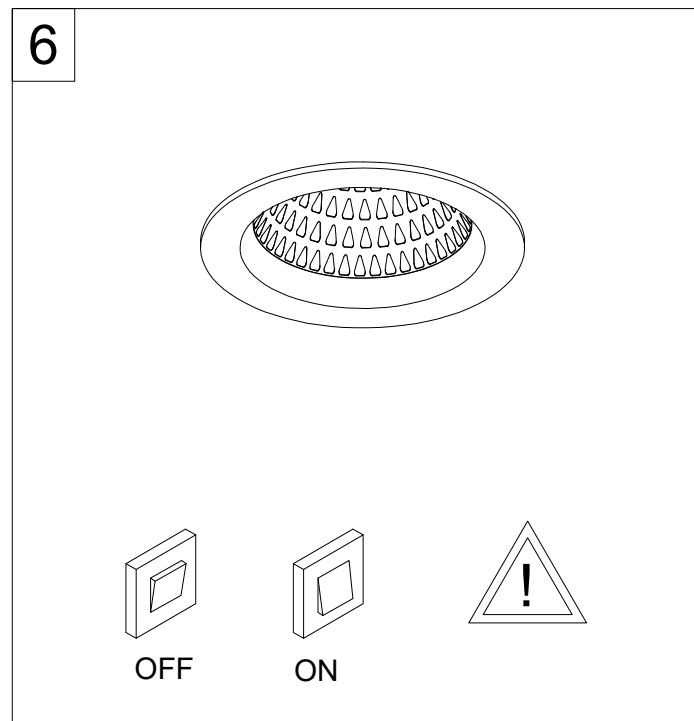

EN mounting instruction : ORI RECESSED SPOT
TR montaj talimatı : ORI SIVA ALTI SPOT

EN

- Installation and commissioning only through authorised qualified personnel.
- Modifications or overhauling to luminaires or lighting components only with the written consent of EAE Lighting.
- The light source contained in this luminaire shall only be replaced by the manufacturer or his agent or a similarly qualified person.
- Turn off power before working.
- Power connection only through the build-in resp. enclosed clamps.
- Luminaires and illuminants may not be disposed of as household waste. They have to be submitted to the default local recycling process.