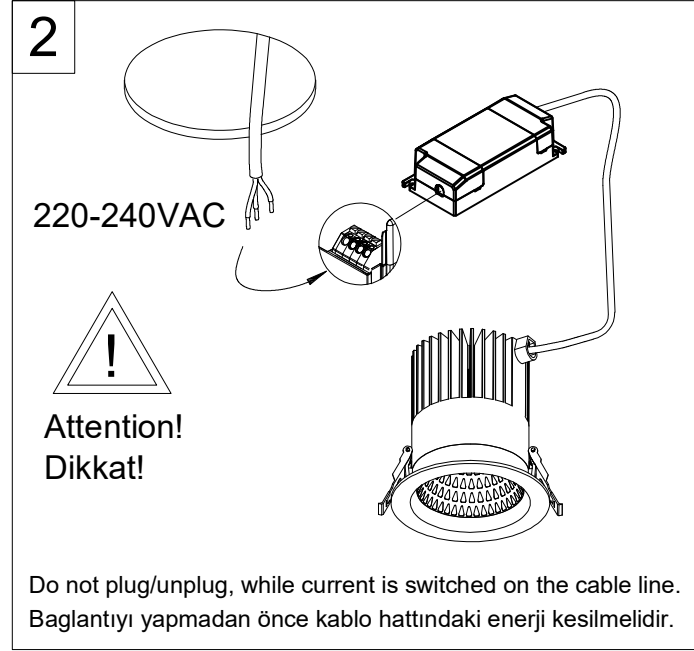

EN mounting instruction : ORI RECESSED SPOT
TR montaj talimatı : ORI SIVA ALTI SPOT

EN

- Installation and commissioning only through authorised qualified personnel.
- Modifications or overhauling to luminaires or lighting components only with the written consent of EAE Lighting.
- The light source contained in this luminaire shall only be replaced by the manufacturer or his agent or a similarly qualified person.
- Turn off power before working.
- Power connection only through the build-in resp. enclosed clamps.
- Luminaires and illuminants may not be disposed of as household waste. They have to be submitted to the default local recycling process.