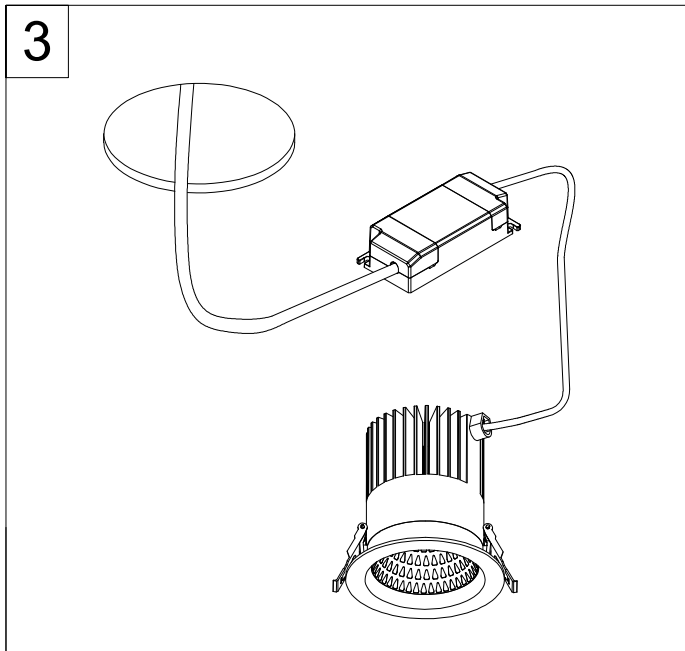

EN mounting instruction : ORI RECESSED SPOT
TR montaj talimatı : ORI SIVA ALTI SPOT

EN

- Installation and commissioning only through authorised qualified personnel.
- Modifications or overhauling to luminaires or lighting components only with the written consent of EAE Lighting.
- The light source contained in this luminaire shall only be replaced by the manufacturer or his agent or a similarly qualified person.
- Turn off power before working.
- Power connection only through the build-in resp. enclosed clamps.
- Luminaires and illuminants may not be disposed of as household waste. They have to be submitted to the default local recycling process.