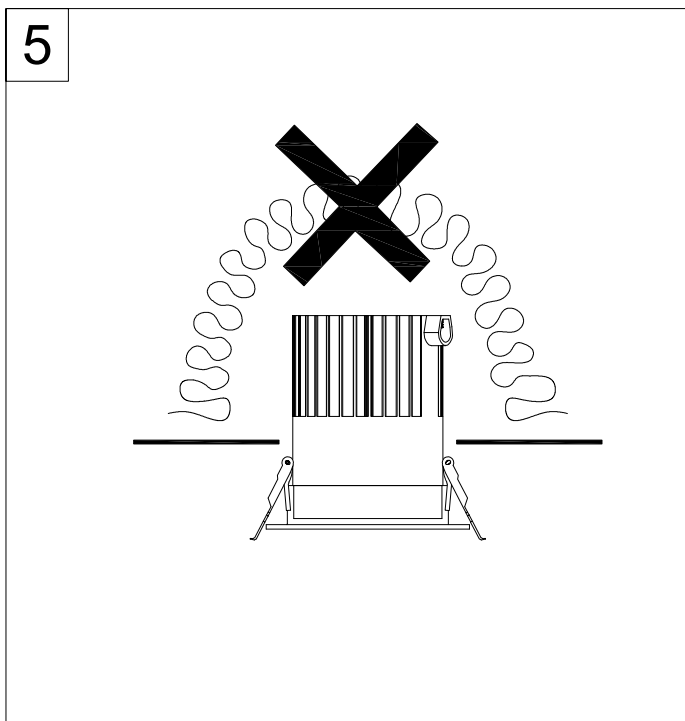

EN mounting instruction : ORI RECESSED SPOT
TR montaj talimatı : ORI SIVA ALTI SPOT

EN

- Installation and commissioning only through authorised qualified personnel.
- Modifications or overhauling to luminaires or lighting components only with the written consent of EAE Lighting.
- The light source contained in this luminaire shall only be replaced by the manufacturer or his agent or a similarly qualified person.
- Turn off power before working.
- Power connection only through the build-in resp. enclosed clamps.
- Luminaires and illuminants may not be disposed of as household waste. They have to be submitted to the default local recycling process.