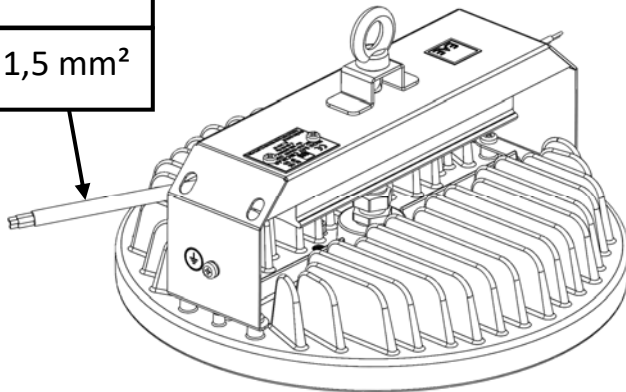

ASKI TAKIMLARI / HANGERS SETS

3188239 - HBC ACK BUSBAR ASKI TAKIMI (BR) / ACK BUSBAR HANGER KIT (BR)	3188240 - HBC ACK KABLO TAVASI ASKI TAKIMI (KT) / ACK HANGER SET FOR CABLE TRAY (KT)	3188241 - HBC BUSBAR ASKI TAKIMI (BR) / BUSBAR HANGER KIT (BR)
3188242 - HBC TAVA ASKI TAKIMI (KT) / HANGER SET FOR CABLE TRAY (BR)	1014459 - M8 MAPA M8 Eye Bolt	

3 x 1 mm²
3 x 1,5 mm²