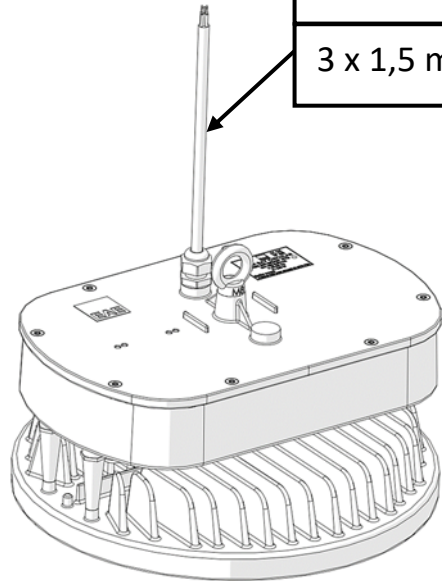

3 x 1 mm²
3 x 1,5 mm²